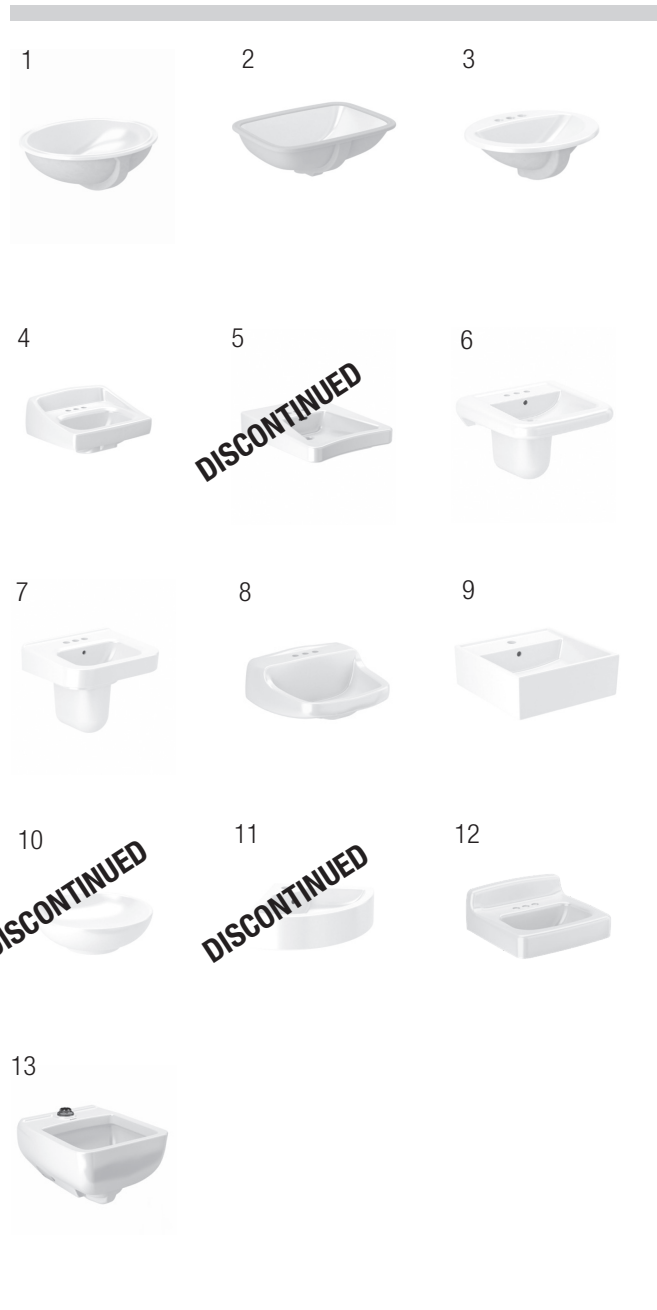

Vitreous China Lavatories

WALL HUNG CAST IRON LAVATORY

12.	3873017	SS-3017	Sink 20" X 18" 4" CENTERSET
	3873117	SS-3117	Sink 20" X 18" SINGLE HOLE

CLINIC SERVICE SINK

13.	3873200	SS-3200	Service Sink Wall Mounted 24 7/8" x 15 7/8" x 21"
-----	----------------	---------	--

CERAMIC SHROUD

0387678	SS-27-A	Ceramic Lavatory Shroud for use with SS-3006 and SS-3065 series lavs only (shown in #6 & #7)
----------------	---------	--

CARE AND CLEANING

Clean lavatory with a cleaner safe for vitreous china. Spray and wipe clean using soft cloth. Soft abrasive cleaners may be used to remove stains.

STANDARD UNDERMOUNT LAVATORY

Item No.	Code No.	Part No.	Description
1.	3873001	SS-3001	Oval Undermount Lavatory 19-1/2" x 17-1/2" outside, 17" x 14" Inside dimension
2.	3873021	SS-3021	Rectangular Undermount Lavatory 21-5/8" x 15-3/4" x 8-1/4"

STANDARD DROP IN LAVATORY

3.	3873002	SS-3002	Standard Drop In Lavatory 20" x 16-3/4", 4" centerset
	3823102	SS-3102	Standard Drop In Lavatory 20" x 16-3/4", 1 Hole
	3873802	SS-3802	Standard Drop In Lavatory 20" x 16-3/4", 8" centerset