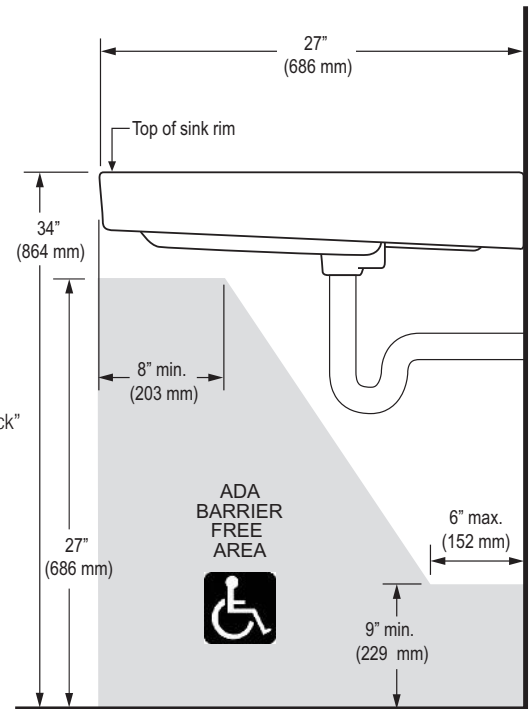

DESCRIPTION

Complete vitreous china lavatory
 Model SS-3004

SPECIFICATIONS

Lavatory

- White vitreous china
- Wall mount
- Hanging hardware included
- 4" (101 mm) centerset
- Overflow
- ADA compliant when mounted with deck at 34" from finished floor. See illustration for recommended ADA installation
- 20" (508 mm) x 27" (686 mm)
- Carrier not included
- Compatible with:
 Jay R. Smith-0700-27-M31 series lavatory carrier or equal.
 Josam-17100-67 series lavatory carrier or equal
 Watts TCA-411-WC concealed arm 27 x 20 "track" carrier or equal.
 Watts WCA-411 carrier with concealed arms or equal.

Product Specification

Sink shall be made of vitreous china. Sink shall be wall mounted. Sink shall have an overflow. Sink shall have a 4" centerset. Sink shall be Sloan Model SS-3004.

Listed by I.A.P.M.O