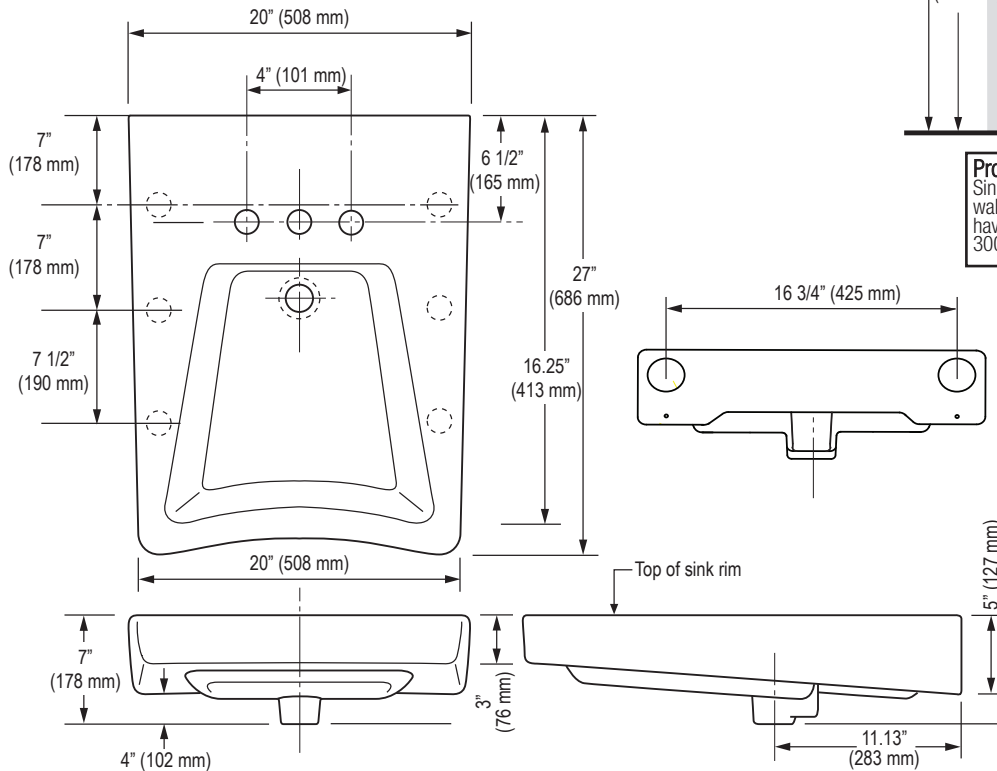

DESCRIPTION

Complete vitreous china lavatory
 Model SS-3004

SPECIFICATIONS

Lavatory

- White vitreous china
- Wall mount
- Hanging hardware included
- 4" (101 mm) centerset
- Overflow
- ADA compliant when mounted with deck at 34" from finished floor. See illustration for recommended ADA installation
- 20" (508 mm) x 27" (686 mm)
- Carrier not included
- Compatible with:
 Jay R. Smith-0700-27-M31 series lavatory carrier or equal.
 Josam-17100-67 series lavatory carrier or equal
 Watts TCA-411-WC concealed arm 27 x 20 "track" carrier or equal.
 Watts WCA-411 carrier with concealed arms or equal.

Product Specification

Sink shall be made of vitreous china. Sink shall be wall mounted. Sink shall have an overflow. Sink shall have a 4" centerset. Sink shall be Sloan Model SS-3004.

Listed by I.A.P.M.O