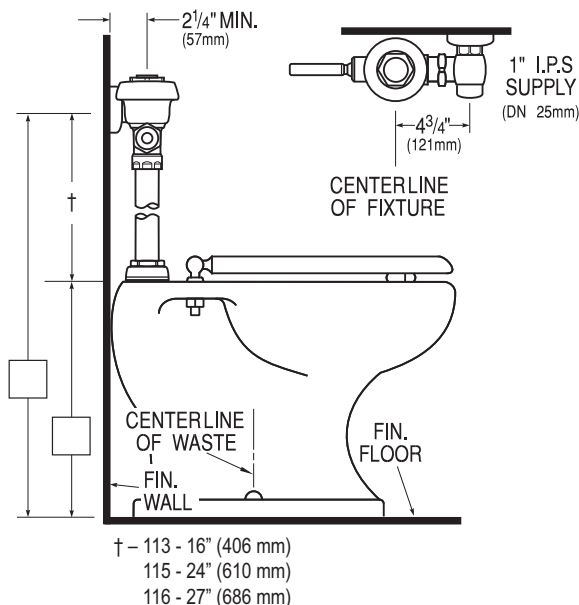

Royal® Model Flushometer

113-1.28
115-1.28
116-1.28

- ▶ **Description**
Exposed Water Closet Flushometer, for floor mounted or wall hung top spud bowls.
 - ▶ **Flush Cycle**
 - Model 113-1.28 High Efficiency (1.28 gpf/4.8 Lpf)
 - Model 115-1.28 High Efficiency (1.28 gpf/4.8 Lpf)
 - Model 116-1.28 High Efficiency (1.28 gpf/4.8 Lpf)
 - ▶ **Specifications**
Quiet, Exposed, Diaphragm Type, Chrome Plated Closet Flushometer with the following features:
 - PERMEX™ Synthetic Rubber Diaphragm with Dual Filtered Fixed Bypass
 - ADA Compliant Metal Oscillating Non-Hold-Open Handle with Triple Seal Handle Packing
 - 1" I.P.S. Screwdriver Bak-Chek™ Angle Stop
 - Free Spinning Vandal Resistant Stop Cap
 - Adjustable Tailpiece
 - High Back Pressure Vacuum Breaker Flush Connection with One-piece Bottom Hex Coupling Nut
 - Spud Coupling and Flange for 1½" Top Spud
 - Sweat Solder Adapter with Cover Tube and Cast Set Screw Wall Flange
 - High Copper, Low Zinc Brass Castings for Dezincification Resistance
 - Non-Hold-Open Handle, Fixed Metering Bypass and No External Volume Adjustment to Ensure Water Conservation
 - Flush Accuracy Controlled by CID™ Technology
 - Diaphragm, Handle Packing, Stop Seat and Vacuum Breaker to be molded from PERMEX™ Rubber Compound for Chloramine Resistance
- Valve Body, Cover, Tailpiece and Control Stop shall be in conformance with ASTM Alloy Classification for Semi-Red Brass. Valve shall be in compliance to the applicable sections of ASSE 1037 and ANSI/ASME 112.19.6.
- ▶ **Accessories**
See Accessories Section of the Sloan catalog for details on these and other Flushometer variations.