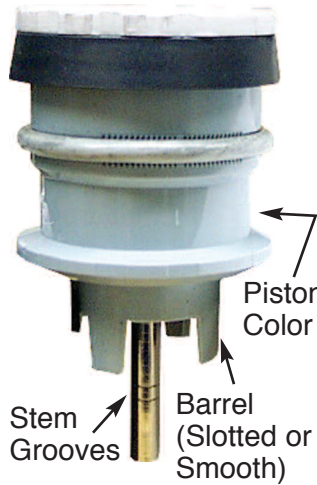

GEM•2® Piston Identification Chart

Gem•2 Urinal Pistons

GEM•2 Pistons can be identified by the color, shape, and markings of the following components:

Piston Cover Color →

G-1018-A

0307133
0.5 gpf/1.9 Lpf

Color - Red

Piston Color: Black
Barrel: Smooth
Stem Grooves: 3
Cover Color: Red

G-1017-A

0307193
1.0 gpf/3.0 Lpf

Color - Yellow

Piston Color: Black
Barrel: Smooth
Stem Grooves: 1
Cover Color: Yellow

G-1009-A

0307192
1.5 gpf/5.7 Lpf

Color - Black

Piston Color: Black
Barrel: Smooth
Stem Grooves: 2
Cover Color: Black

Gem•2 Water Closet Pistons

WES-16-A

0372008
1.2 gpf/4.5 Lpf

Color - Purple

Piston Color: Clear
Barrel: 5 Slots
Stem Grooves: 0
Cover Color: Purple

G-1007-A

0307193
3.5 gpf/13.2 Lpf

Color - White

Piston Color: Gray
Barrel: 4 Slots
Stem Grooves: 2
Cover Color: White