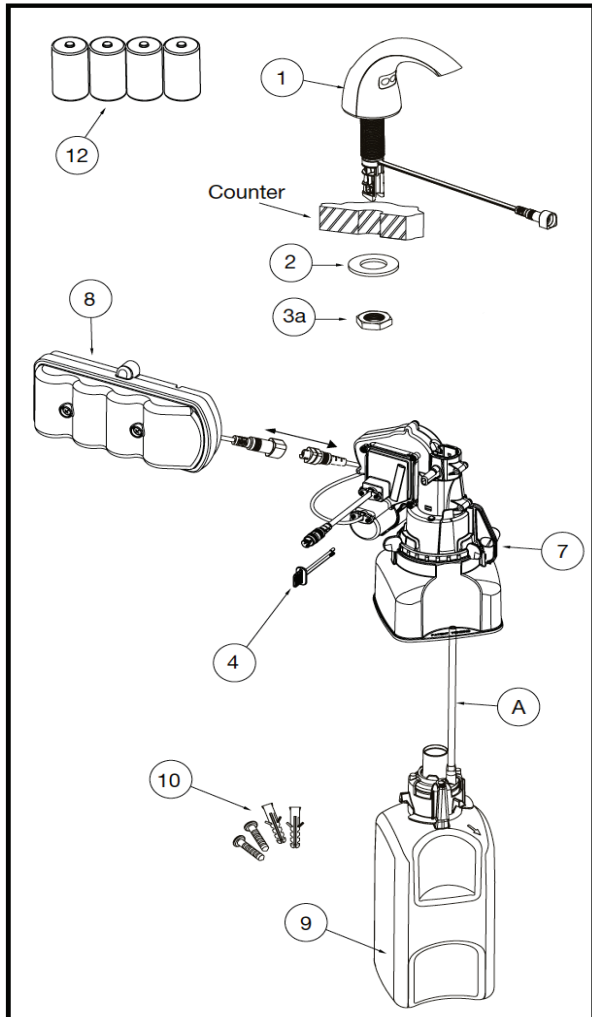

ESD-Series Foam Soap Dispensers

REPLACEMENT SPOUTS ONLY (INCLUDES NUT & WASHER)

ITEM	DESCRIPTION	QTY.
1.	ESD-1502A CP SPOUT ASSEMBLY-EAF100/150 STYLE	1
1.	ESD-2002A CP SPOUT ASSEMBLY-EAF200/250/275 STYLE	1
1.	ESD-2102A CP SPOUT ASSEMBLY-SF-2100/2150 STYLE	1
1.	ESD-502A CP SPOUT ASSEMBLY BASYS STYLE	1
1.	ESD-602A CP SPOUT ASSEMBLY ETF-600/650 STYLE (610/615)	1
1.	ESD702A CP SPOUT ASSEMBLY EAF-700/750 STYLE	1
1.	EAF802A CP SPOUT ASSEMBLY ETF80/EBF-85	1

ITEM	DESCRIPTION	QTY.
1.	DISPENSER ASSEMBLY (SEE SPOUT LIST BELOW)	1
2.	FLAT WASHER	1
3.	NUT	1
4.	MOTOR ASSEMBLY (BOTTLE SUPPORT)	1
5.	BATTERY BOX (USES 4 "D" CELL BATTERIES)	1
6.	SOAP BOTTLE (2 BOTTLES SHIP WITH DISPENSER/ADDITIONAL SOLD SEPARATELY)	1 BOX (2 BOTTLES)
7.	SCREWS & ANCHORS FOR BATTERY BOX MOUNTING	1
8.	RETAINING CLIP	1
9.	"D" CELL BATTERIES (PROVIDED)	1
10.	SOAP BOTTLE TUBE	1
NOT SHOWN	ESD-324 6 VDC PLUG-IN ADAPTER (100-240 VAC) (SOLD SEPARATELY)	

REPAIR PARTS (IN KIT FORM- TAKEN FROM ITEM NUMBERS ABOVE)			
ITEM	REPAIR PARTS AVAILABLE TO ORDER	DESCRIPTION	MATERIAL NUMBER
	ESD218	*ALTERNATE MOUNTING FLANGE NUT	*0346002
	ESD320	SOAP DISPENSING MOTOR (INCLUDES BATTERY BOX #8)	0346081
	ESD321	GREEN CERTIFIED FOAM SOAP REFILLS 1500 ML (2 PER BOX)	3346044
	ESD324	6 VDC PLUG-IN ADAPTER (100-240 VAC)	0346090)
	ESD340A	STRAW ASM FOR SOAP BOTTLE	0346102